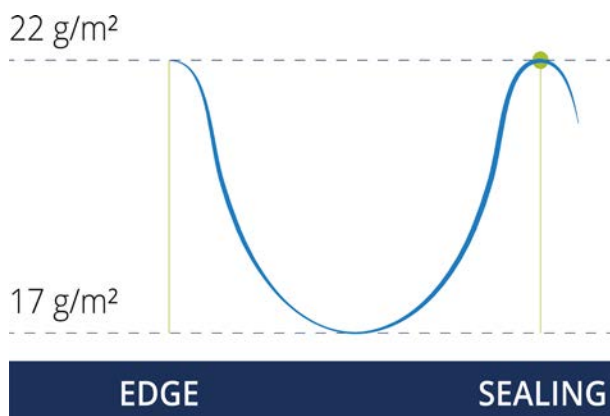

Cross Direction Toughness

Example of a Super Reinforced nonwoven 17 gsm. The weight on the edges of the membrane is higher in order to guarantee a higher strength to the sealings and to the traction force.

Standard sealing	20 N/50 mm
Reinforced sealing	29 N/50 mm